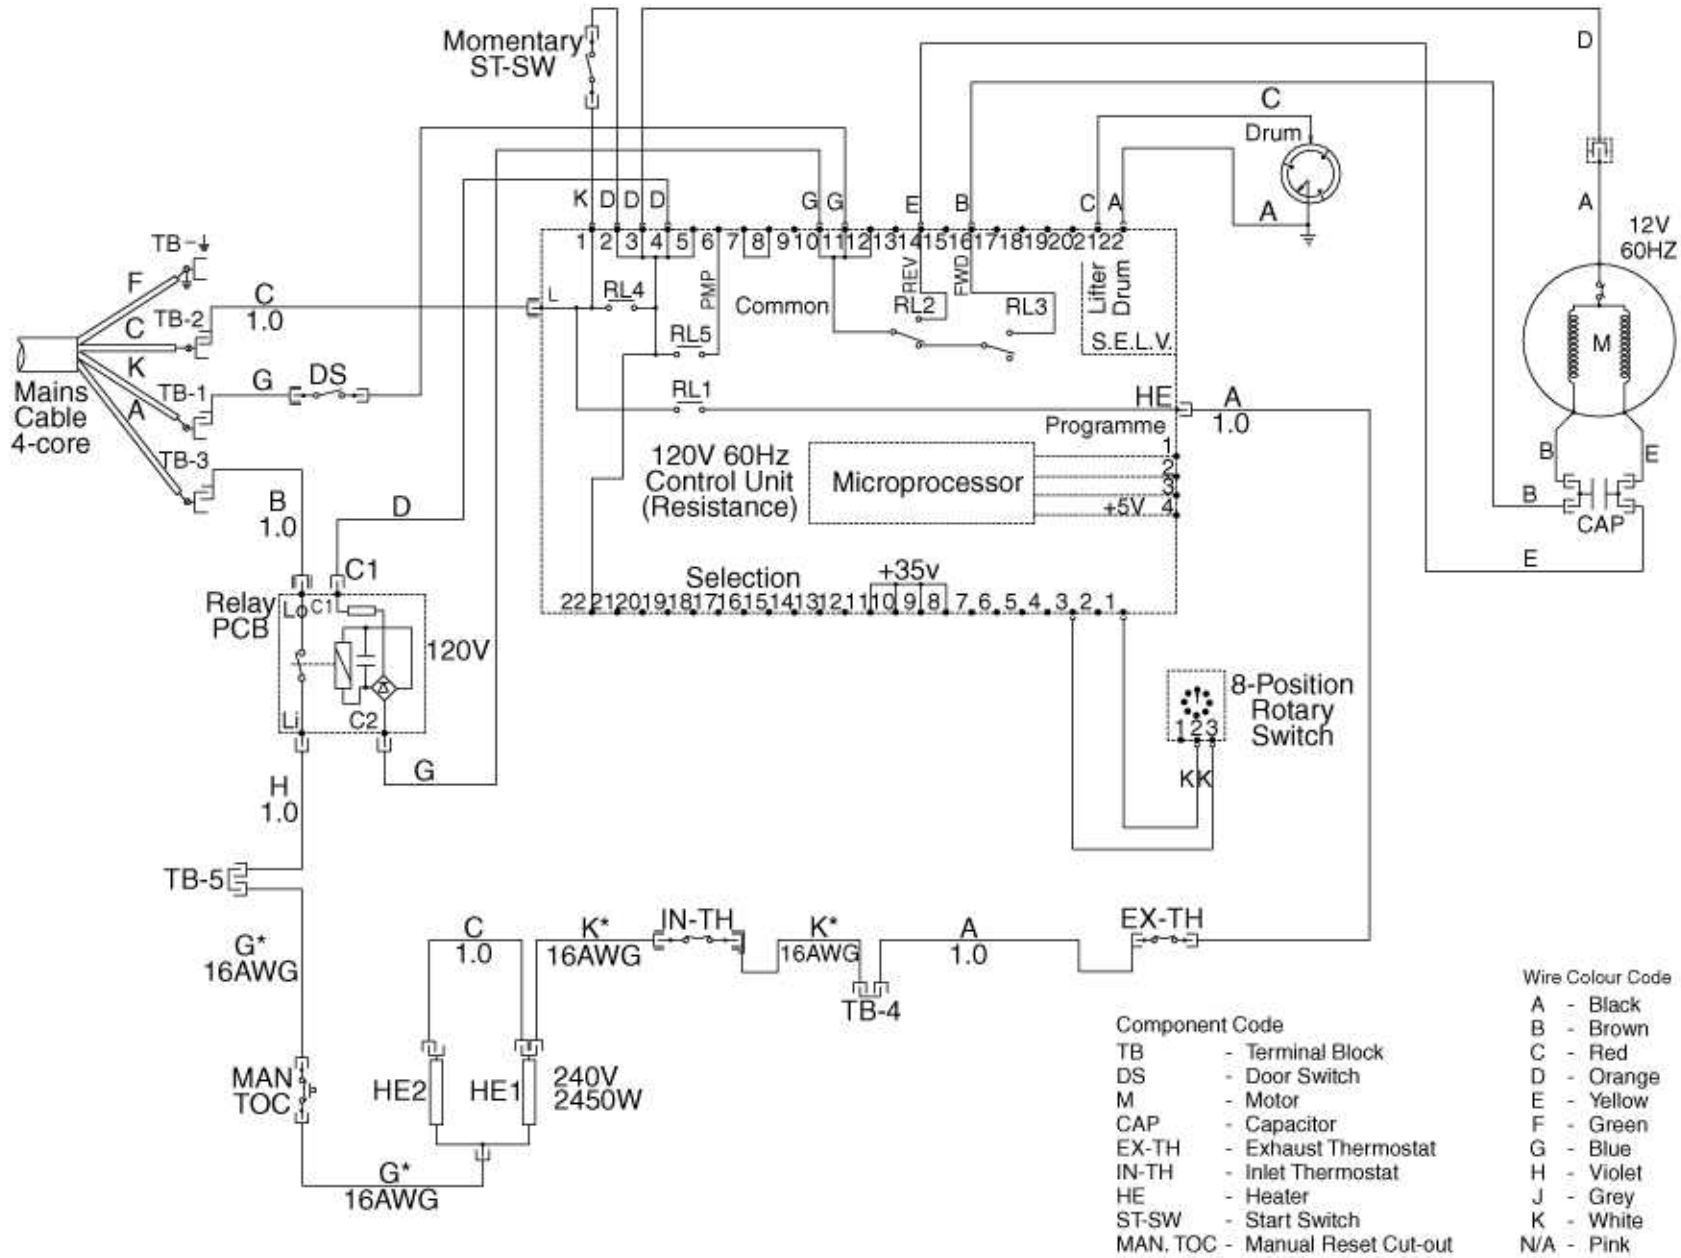

Equator CL837WV Rotary Sensing Air Vented Dryer - Wiring Diagram

Wire Colour Code

- A - Black
- B - Brown
- C - Red
- D - Orange
- E - Yellow
- F - Green
- G - Blue
- H - Violet
- J - Grey
- K - White
- N/A - Pink

Component Code

- TB - Terminal Block
- DS - Door Switch
- M - Motor
- CAP - Capacitor
- EX-TH - Exhaust Thermostat
- IN-TH - Inlet Thermostat
- HE - Heater
- ST-SW - Start Switch
- MAN, TOC - Manual Reset Cut-out